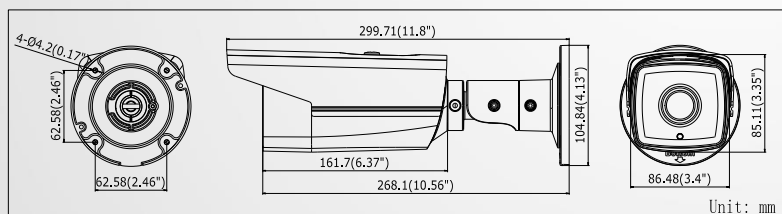

DS-2CD2T42WD-I3/I5/I8

4 MP EXIR Bullet Network Camera

Specification

Camera	
Image Sensor	1/3" Progressive Scan CMOS
Min. Illumination	0.01Lux @(F1.2,AGC ON), 0.028Lux @(F2.0,AGC ON), 0 Lux with IR
Shutter Speed	1/3 s ~ 1/10,000 s
Slow Shutter	Support
Lens	(-I3: 4,6mm; -I5: 4,6,12mm; -I8: 6,12,16mm) @F2.0
Lens Mount	M12
Day & Night	IR cut filter with auto switch
WDR	120dB
Compression Standard	
Video Compression	H.264/MJPEG/H.264+
H.264 Type	Main Profile
Video Bit Rate	32 Kbps – 16 Mbps
Image	
Max. Resolution	2688 × 1520
Frame Rate	50Hz: 20fps (2688×1520), 25fps(1920×1080), 25fps(1280×720) 60Hz: 20fps (2688×1520), 30fps (1920×1080), 30fps(1280×720)
Image Enhancement	BLC/3D DNR/ROI
Image Setting	Rotate Mode, Saturation, Brightness, Contrast, Sharpness adjustable by client software or web browser
Day/Night Switch	Auto/Schedule/Triggered by Alarm In
Network	
Network Storage	NAS (Support NFS,SMB/CIFS)
Alarm Trigger	Intrusion Detection, Line Crossing detection, Motion detection, Dynamic Analysis, Tampering alarm, Network disconnect, IP address conflict, Storage exception
Protocols	TCP/IP, UDP, ICMP, HTTP, HTTPS, FTP, DHCP, DNS, DDNS, RTP, RTSP, RTCP, PPPoE, NTP, UPnP, SMTP, SNMP, IGMP, 802.1X, QoS, IPv6, Bonjour
Security	Flash-prevention, dual stream, heartbeat, mirror, password protection, privacy mask, watermark, IP address filtering, Anonymous access
Standard	ONVIF (PROFILE S, PROFILE G), PSIA, CGI, ISAPI
General	
Communication Interface	1 RJ45 10M/100M Ethernet interface
Operating Conditions	-30 °C – 60 °C (-22 °F – 140 °F), Humidity 95% or less (non-condensing)
Power Supply	12V DC±10%, PoE (802.3af)
Power Consumption	I3: Max. 6W; I5: Max. 7.5W; I8: Max. 10.5W
Ingress Protection level	IP66
IR Range	I3: 30 meters; I5: 50 meters; I8: 80 meters
Dimensions	299.71 × 86.48 × 85.11(11.8" × 3.4" × 3.35")
Weight	1200g (2.65 lbs)
Order Model	
DS-2CD2T42WD-I3, DS-2CD2T42WD-I5, DS-2CD2T42WD-I8	